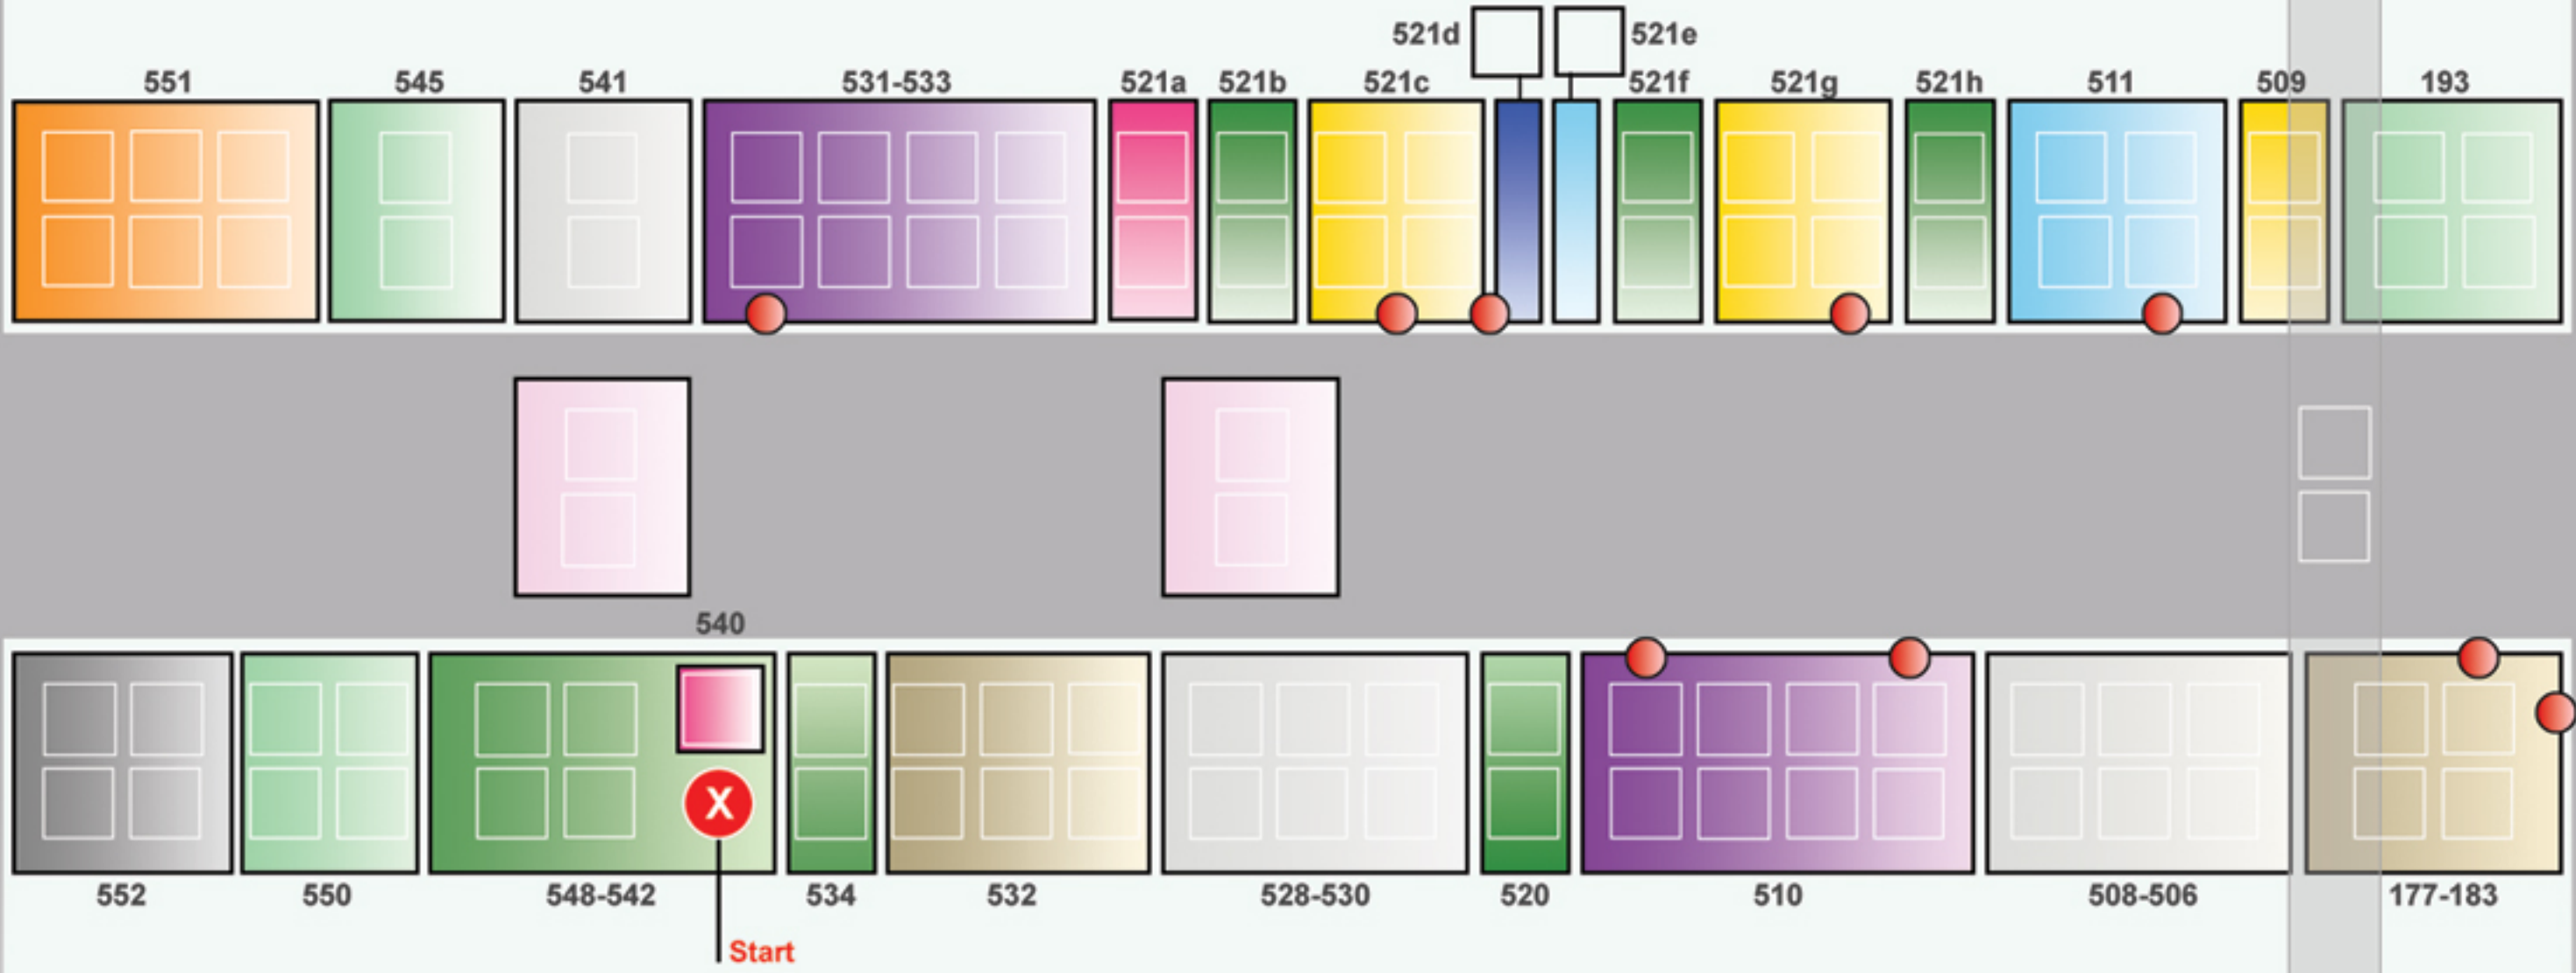

11th Avenue

10th Avenue

Map Legend: Chelsea, New York City

Administration Center Office for Eyebeam Office for Paula Cooper	Home Security Center	Construction Center luxury condos
Community Center Catholic Church El Flamingo Lot 61	Financial Center ATM	Dead Zone vacant building
No Trespassing Zone brick wall private residence	Communication Center pay phones	Public Storage Center Storage USA Storage USA, loading docks
Cultural Center Eyebeam Kusters Tilton Gallery Kravets Webby Matthew Marks Gallery Paula Cooper Gallery Tanya Bonakdar Gallery	Industrial Center Ads Service, Inc. Imperial Crystals and China Co., Inc. JAJ Auto Repair Manhattan Laminates	Rehabilitation Zone

Captured Territory

Uncaptured Territory

Flying Spy Potatoes
Mission 21st Street, New York City